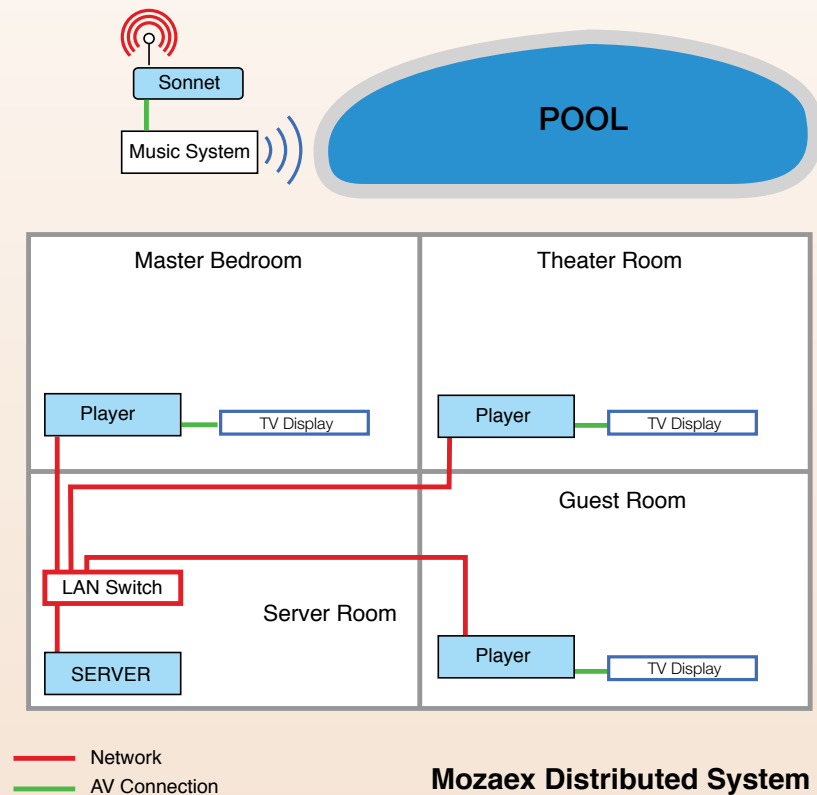

Control Methods: "1-Way" control is controlling the Mozaex via the Mozaex TV User Interface using an IR or RF hand held or keyboard remote control such as the one included with the Mozaex system. "2-Way" control is controlling Mozaex using a 3rd party Touch Panel remote control that displays the movie and music cover art.

The Entertainment System that's Modular, Flexible and Scalable

With its modular Movie/Music Media Players and Music-only Sonnet Players you can locate your Players however and wherever you want.

The Mozaex modular architecture allows you to use both Ethernet and A/V switches to send the data and audio/video signals to any room.

More Control, More Media, More Value

Mozaex offers more control, media and storage/zone expansion options than any other solution.

Plays All your Media in Any Room, at Anytime!

Player / Server Systems - Servers