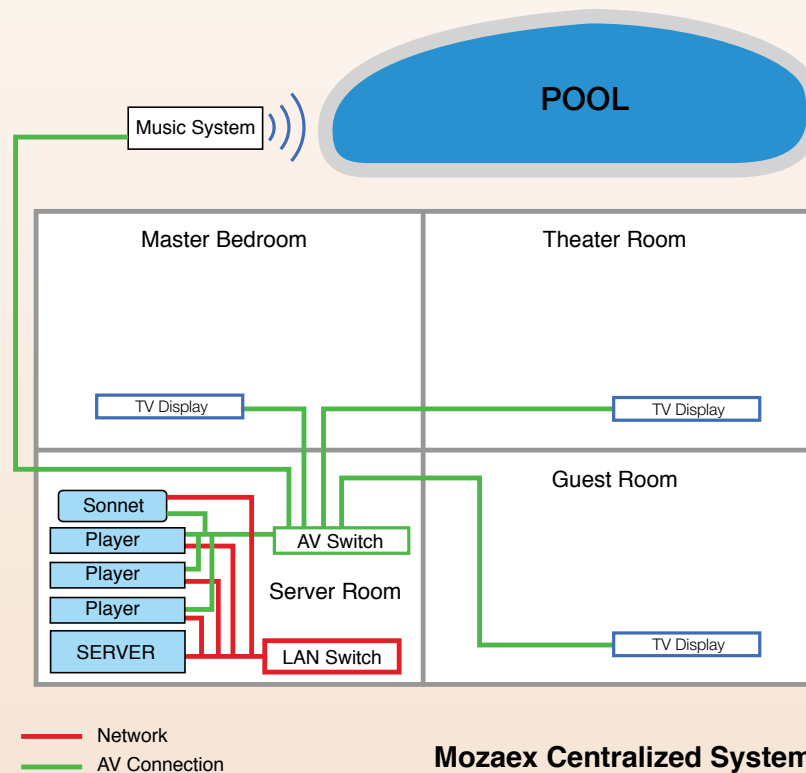

Control Methods: "1-Way" control is controlling the Mozaex via the Mozaex TV User Interface using an IR or RF hand held or keyboard remote control such as the one included with the Mozaex system. "2-Way" control is controlling Mozaex using a 3rd party Touch Panel remote control that displays the movie and music cover art.

The Entertainment System that's Modular, Flexible and Scalable

With its modular Movie/Music Media Players and Music-only Sonnet Players you can locate your Players however and wherever you want.

The Mozaex modular architecture allows you to use both Ethernet and A/V switches to send the data and audio/video signals to any room.

More Control, More Media, More Value

Mozaex offers more control, media and storage/zone expansion options than any other solution.

Plays All your Media in Any Room, at Anytime!

Player / Server Systems - Servers